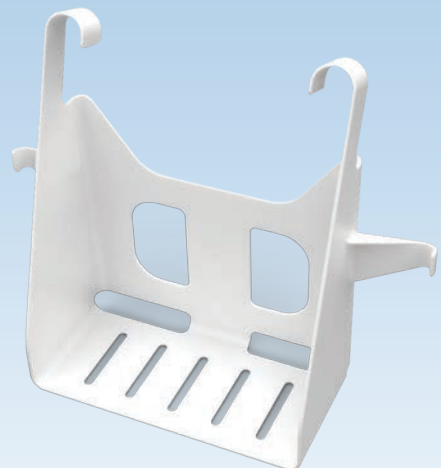

P: 08 9248 4180

E: orders@for-de.com.au

REDGUM brand - 1 Business Way, Malaga, Western Australia 6090
Part of the **For-de Group Pty Ltd**